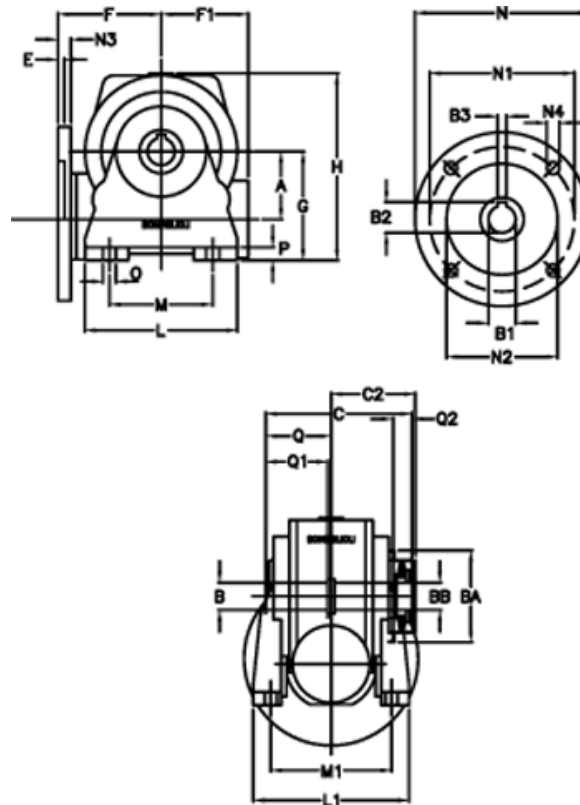

Article number: 390204908012216

Description: Worm Gear with Torque Limiter
VF 49-L1-N-80 P63B5

Measures

a = 49.50	C2 = 63,5	L1 = 124	O = 8.5
B = 25	Description = VF 49N-xx-63B5	m = 63	P = 12
B1 E7 = 11	E = 3.0	M1 = 98.5	Q = 51.0
B2 = 12.8	F = 70	N = 140	Q1 = 41
B3 H9 = 4	F1 = 63	N1 = 115	Q2 = 15
BA = 63	g = 82	N2 = 95	
BB H7 = 14	H = 138.0	N3 = 10.5	
C = 105	L = 110	N4 = 9,5	